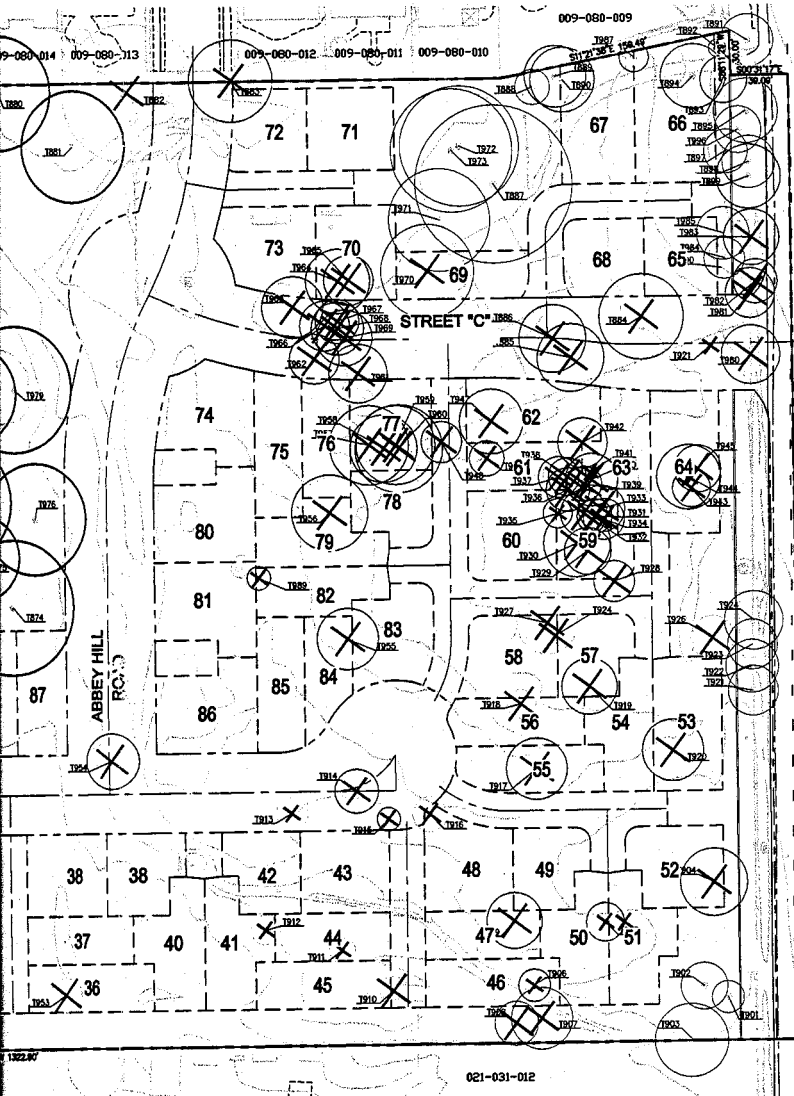

SCALE OF FEET 1" = 40'

SUTTERBROWN, INC.
LAND ENGINEERING AND PLANNING
775 SUNRISE AVENUE, SUITE 170
ROSEVILLE, CA 95661
PHONE: 916.781.0001
FAX: 916.781.0151

TREE REMOVAL TOTALS:

SPECIES	TREES	TRUNK DIA.
BLUE OAK =	16	310
VALLEY OAK =	57	912 in.
LIVE OAK =	2	20 in.
PEAR TREE =	2	31 in.
CAL. BLACK WALNUT =	1	26 in.
TOTAL =	78	1,299 in.

SPECIES	TRUNK DIA. (INCHES)	DRIPLINE (FEET)	RECOMMENDED REMOVAL	PRECAUTIONARY TREE	REMOVE
VALLEY OAK	14	20			NO
VALLEY OAK	10	11			NO
VALLEY OAK	12	16			NO
VALLEY OAK	25	25		X	NO
VALLEY OAK	29	23		X	YES
VALLEY OAK	12	13			YES
VALLEY OAK	8	11			YES
VALLEY OAK	26	21		X	YES
VALLEY OAK	11	15			YES
VALLEY OAK	29	19		X	YES
BLUE OAK	15	10			YES
BLUE OAK	10	9			YES
BLUE OAK	6	10			YES
BLUE OAK	16	11		X	YES
VALLEY OAK	12	15			YES
VALLEY OAK	10	8			YES
VALLEY OAK	10	12			YES
VALLEY OAK	17	21			YES
BLUE OAK	8	10			YES
VALLEY OAK	12	19			YES
VALLEY OAK	24	21			YES
INTERIOR LIVE OAK	14	17			YES
VALLEY OAK	16	18			NO
VALLEY OAK	12	17			NO
VALLEY OAK	19	20			YES
BLUE OAK	12	18			NO
BLUE OAK	14	15			YES
BLUE OAK	15	21			YES
VALLEY OAK	13	14			YES
VALLEY OAK	13	16			YES
VALLEY OAK	15	23			YES
VALLEY OAK	9	12			YES
PEAR TREE	12	16			YES
VALLEY OAK	11	16			YES
VALLEY OAK	9	14			YES
VALLEY OAK	7	10			YES
VALLEY OAK	9	15			YES
VALLEY OAK	15	14			YES
VALLEY OAK	8	13			YES
VALLEY OAK	9	12			YES
VALLEY OAK	13	18			YES
INTERIOR LIVE OAK	6	16			YES
PEAR TREE	19	17			YES
VALLEY OAK	7	13			YES
ORNAMENTAL BLACK WALNUT	26	22			YES
VALLEY OAK	14	16			YES
VALLEY OAK	7	12			YES
VALLEY OAK	28	22		X	YES
VALLEY OAK	9	14			YES
VALLEY OAK	20	14		X	YES

TAG NUMBER	SPECIES	TRUNK DIA. (INCHES)	DRIPLINE (FEET)	RECOMMENDED REMOVAL	PRECAUTIONARY TREE	REMOVE
950	VALLEY OAK	11	11			YES
951	BLUE OAK	23	19			NO
952	BLUE OAK	9	11			NO
953	BLUE OAK	9	12			YES
954	VALLEY OAK	15	19			YES
955	VALLEY OAK	17	21			YES
956	VALLEY OAK	37	26		X	YES
957	VALLEY OAK	39	27		X	YES
958	VALLEY OAK	22	23		X	YES
959	VALLEY OAK	16	27			YES
960	VALLEY OAK	20	30			YES
961	VALLEY OAK	15	20			YES
962	VALLEY OAK	13	17			YES
963	VALLEY OAK	13	21		X	YES
964	VALLEY OAK	16	22		X	YES
965	VALLEY OAK	19	17			YES
966	VALLEY OAK	12	17			YES
967	VALLEY OAK	11	15			YES
968	VALLEY OAK	10	16			YES
969	VALLEY OAK	14	19			YES
970	VALLEY OAK	25	32			YES
971	VALLEY OAK	43	35		X	NO
972	VALLEY OAK	32	41			NO
973	VALLEY OAK	31	42		X	NO
974	BLUE OAK	50	46		X	NO
975	BLUE OAK	24	24			NO
976	BLUE OAK	30	36			NO
977	BLUE OAK	37	43		X	NO
978	BLUE OAK	22	28			NO
979	BLUE OAK	35	43		X	NO
980	VALLEY OAK	15	20			YES
981	VALLEY OAK	11	17		X	YES
982	VALLEY OAK	8	15			YES
983	VALLEY OAK	21	19		X	YES
984	VALLEY OAK	13	14		X	NO
985	VALLEY OAK	16	18			NO
986	BLUE OAK	36	38		X	YES
987	VALLEY OAK	10	10			NO
988	BLUE OAK	6	8			YES
989	VALLEY OAK	6	9			YES